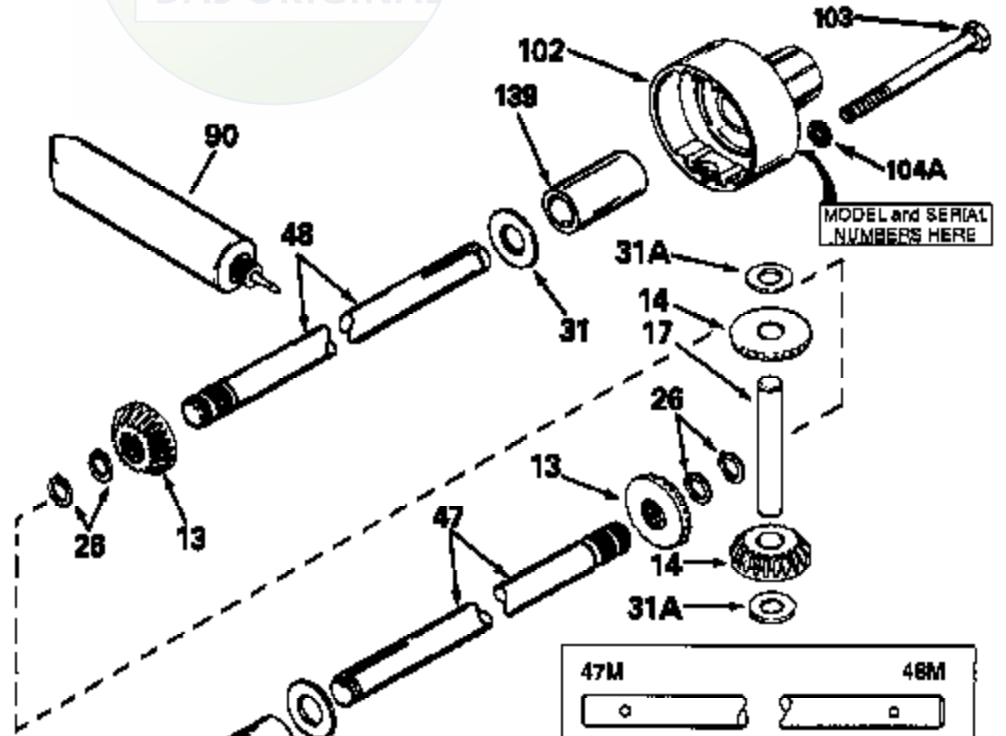

47	48
47A	48A
47B	48B
47C	48C
47D	48D
47E	48E
47H	48H
47L	48L

MODEL and SERIAL NUMBERS HERE

MODEL and SERIAL NUMBERS HERE

47M	48M
47P	48P
47R	48R
47V	48V
47W	48W
47X	48X

Ref #	Part Number	Qty	Description
13	778130		Gear, Bevel (16 teeth) (Steel)
14	778131		Gear, Pinion (16 teeth) (Steel)
17	786040		Pin, Drive
26	792018		Ring, Retaining
31A	780096		Washer, Thrust
31	780045		Washer (1" ID x 1-1/2 OD x 1/16" thick)
47V	774316		Axle (6-11/16" long)
48V	774316		Axle (6-11/16" long)
82	786043		Sprocket, No Teeth 54. O.D. 8.823
82	786051		Sprocket, No Teeth 60. O.D. 9.841
82	786070		Sprocket, No Teeth 48. O.D. 7.920
82	786041A		Sprocket, No Teeth 45. O.D. 7.389
82	786042	100-159	Sprocket, No Teeth 40. O.D. 6.650
90	788067B	Peerless	Grease (32 oz. bottle Bentonite grease)
101	774314		Differential Carrier Hsg (Incl. 137)
102	774314		Differential Carrier Hsg (Incl. 139)
103	792041		Screw, 5/16-18 x 3-3/4"
104	792042		Nut, Lock, 5/16-18 (Use as required)
104A	792061		Washer, Flat, 5/16"
137	780110		Bushing (1" ID x 1-1/8" OD x 2" long)
139	780110		Bushing (1" ID x 1-1/8" OD x 2" long)